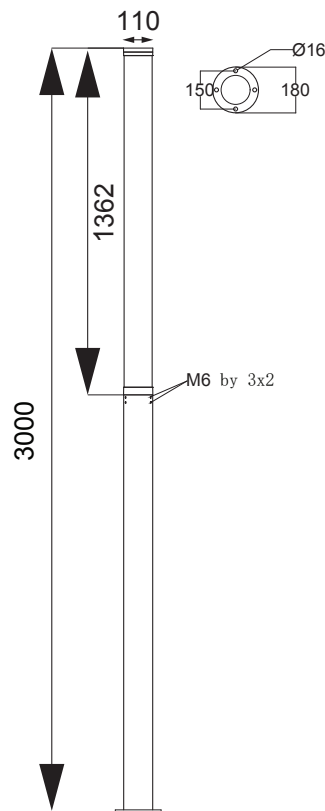

LOGIC

The series of light intended for landscape lighting, shopping centres and business-centres.

SPECIFICATION

Housing: Pressure die-cast aluminum alloy with polyester powder paint.
 Housing color: RAL
 Beam angles: diffused light
 Color temperature, K: 2700K - 6500K, Red, Green, Blue
 Input voltage, V: 220V
 Ingress Protection Rating, IP: IP65
 Control system: Switch On\Off, DMX-512, RDM
 Operating temperature: -25°C to +45°
 Guaranteed lifetime, hours: >35 000h

| Article | Name | Power, W | Dimensions, mm | Input voltage, V | Beam angle, degrees | Color temperature, K | Weight, kg |
|-----------|--------------------------------------|----------|----------------|------------------|---------------------|----------------------|------------|
| 692020010 | LOGIC 110 20W single color 220V IP65 | 20W | d110x3000 | 220V | diffused light | 2700K-6500K | 10.3kg |
| 692020020 | LOGIC 110 20W RED 220V IP65 | 20W | d110x3000 | 220V | diffused light | RED | 10.3kg |
| 692020030 | LOGIC 110 20W GREEN 220V IP65 | 20W | d110x3000 | 220V | diffused light | GREEN | 10.3kg |
| 692020040 | LOGIC 110 20W BLUE 220V IP65 | 20W | d110x3000 | 220V | diffused light | BLUE | 10.3kg |